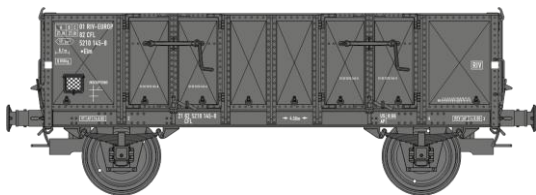

Réf. WB-271 - Wagon OPEN CAR Era.III DR  
W-010-M-01 Steel buckled plate, Cushion wheelboxess, Spoked wheels, N° 34 253 Om

Réf. WB-272 - Wagon OPEN CAR Era.III DR  
W-010-K-01 Wood, Cushion wheelboxess, Plain wheels, N° 33-06-69 Omu

Réf. WB-273 - Set of 2 Wagons OPEN CAR Era.III DR Brit-US Zone  
W-010-N-01 Wood, Cushion wheelboxess, Spoked wheels, N° 700 565 Om19  
W-010-O-03 Steel plate, Cushion wheelboxess, Spoked wheels, N° 700 983 Om19

Réf. WB-274 - Wagon OPEN CAR Era.IV DR  
W-010-O-05 Steel plate, Cushion wheelboxess, Spoked wheels, N° 33-08-95 Ompu

Réf. WB-275 - Set of 2 Wagons OPEN CAR Era.IV DR  
**W-010-K-02** Wood, Cushion wheelboxess, Plain wheels, N° 34-01-80 Ou  
**W-010-O-04** Steel plate, Cushion wheelboxess, Spoked wheels, N° 34-02-39 Ocu

Réf. WB-276 - Wagon OPEN CAR Era.III CFL  
**W-010-M-02** Steel buckled plate, Cushion wheelboxess, Spoked wheels, N° 34 697

Réf. WB-277 - Wagon OPEN CAR Era.IV CFL  
**W-010-J-02** Steel buckled plate, Cushion wheelboxess, Plain wheels, N° 01 82 5210 145-8