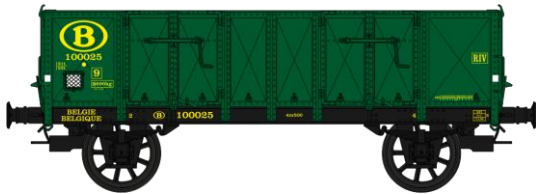

## Catalog OEPEN CAR "LUDWIGSHAFEN" Serie 1

Réf. WB-269 - Wagon OPEN CAR Era.III DB  
W-010-O-01 Steel plate, Cushion wheelboxess, Spoked wheels, N° 700 674 Om19

Réf. WB-270 - Set of 2 Wagons OPEN CAR Era.III DB  
W-010-O-02 Steel plate, Cushion wheelboxess, Spoked wheels, N° 701 124 Om19  
W-010-J-01 Steel buckled plate, Cushion wheelboxess, Plain wheels, N° 703 176 Om19

Réf. WB-273 - Set of 2 Wagons OPEN CAR Era.III DR Brit-US Zone  
W-010-N-01 Wood, Cushion wheelboxess, Spoked wheels, N° 700 565 Om19  
W-010-O-03 Steel plate, Cushion wheelboxess, Spoked wheels, N° 700 983 Om19

Réf. WB-274 - Wagon OPEN CAR Era.IV DR  
W-010-O-05 Steel plate, Cushion wheelboxess, Spoked wheels, N° 33-08-95 Ompu

Réf. WB-275 - Set of 2 Wagons OPEN CAR Era.IV DR  
**W-010-K-02** Wood, Cushion wheelboxess, Plain wheels, N° 34-01-80 Ou  
**W-010-O-04** Steel plate, Cushion wheelboxess, Spoked wheels, N° 34-02-39 Ocu

Réf. WB-276 - Wagon OPEN CAR Era.III CFL  
**W-010-M-02** Steel buckled plate, Cushion wheelboxess, Spoked wheels, N° 34 697

Réf. WB-277 - Wagon OPEN CAR Era.IV CFL  
**W-010-J-02** Steel buckled plate, Cushion wheelboxess, Plain wheels, N° 01 82 5210 145-8